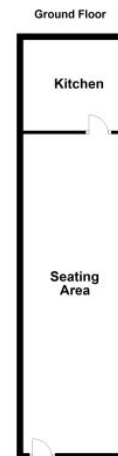

This well established former Cafe Continental is presented to the market fully equipped and ready to go.

This well established former Cafe Continental is presented to the market fully equipped and ready to go. Positioned in a great location just off Dumfries High Street. This premises offers a seating area and kitchen in a self contained unit with W.C. accommodation available on the first floor.

SEATING AREA (10'4" X 33' OR 3.06M X 10.07M)

Decorative ceiling lights. Street level window display. Fitted carpet.

KITCHEN (7'7" X 9'5" OR 2.36M X 2.89M)

Sky light. Ceiling lights. Fully equipped kitchen. Lino flooring.

NOTES

This property has a full supply of power points. All fixed floor coverings, light fittings, furniture and white goods can be included in the sale. No guarantees will be given with any white goods included.

VIEWINGS

Please contact Braidwoods Solicitors on (01387) 257272.

DIRECTIONS

From Academy Street turn onto Loreburn Street and then right onto Munches Street. Follow the road round onto Great King Street and Cafe Continental is on the right.